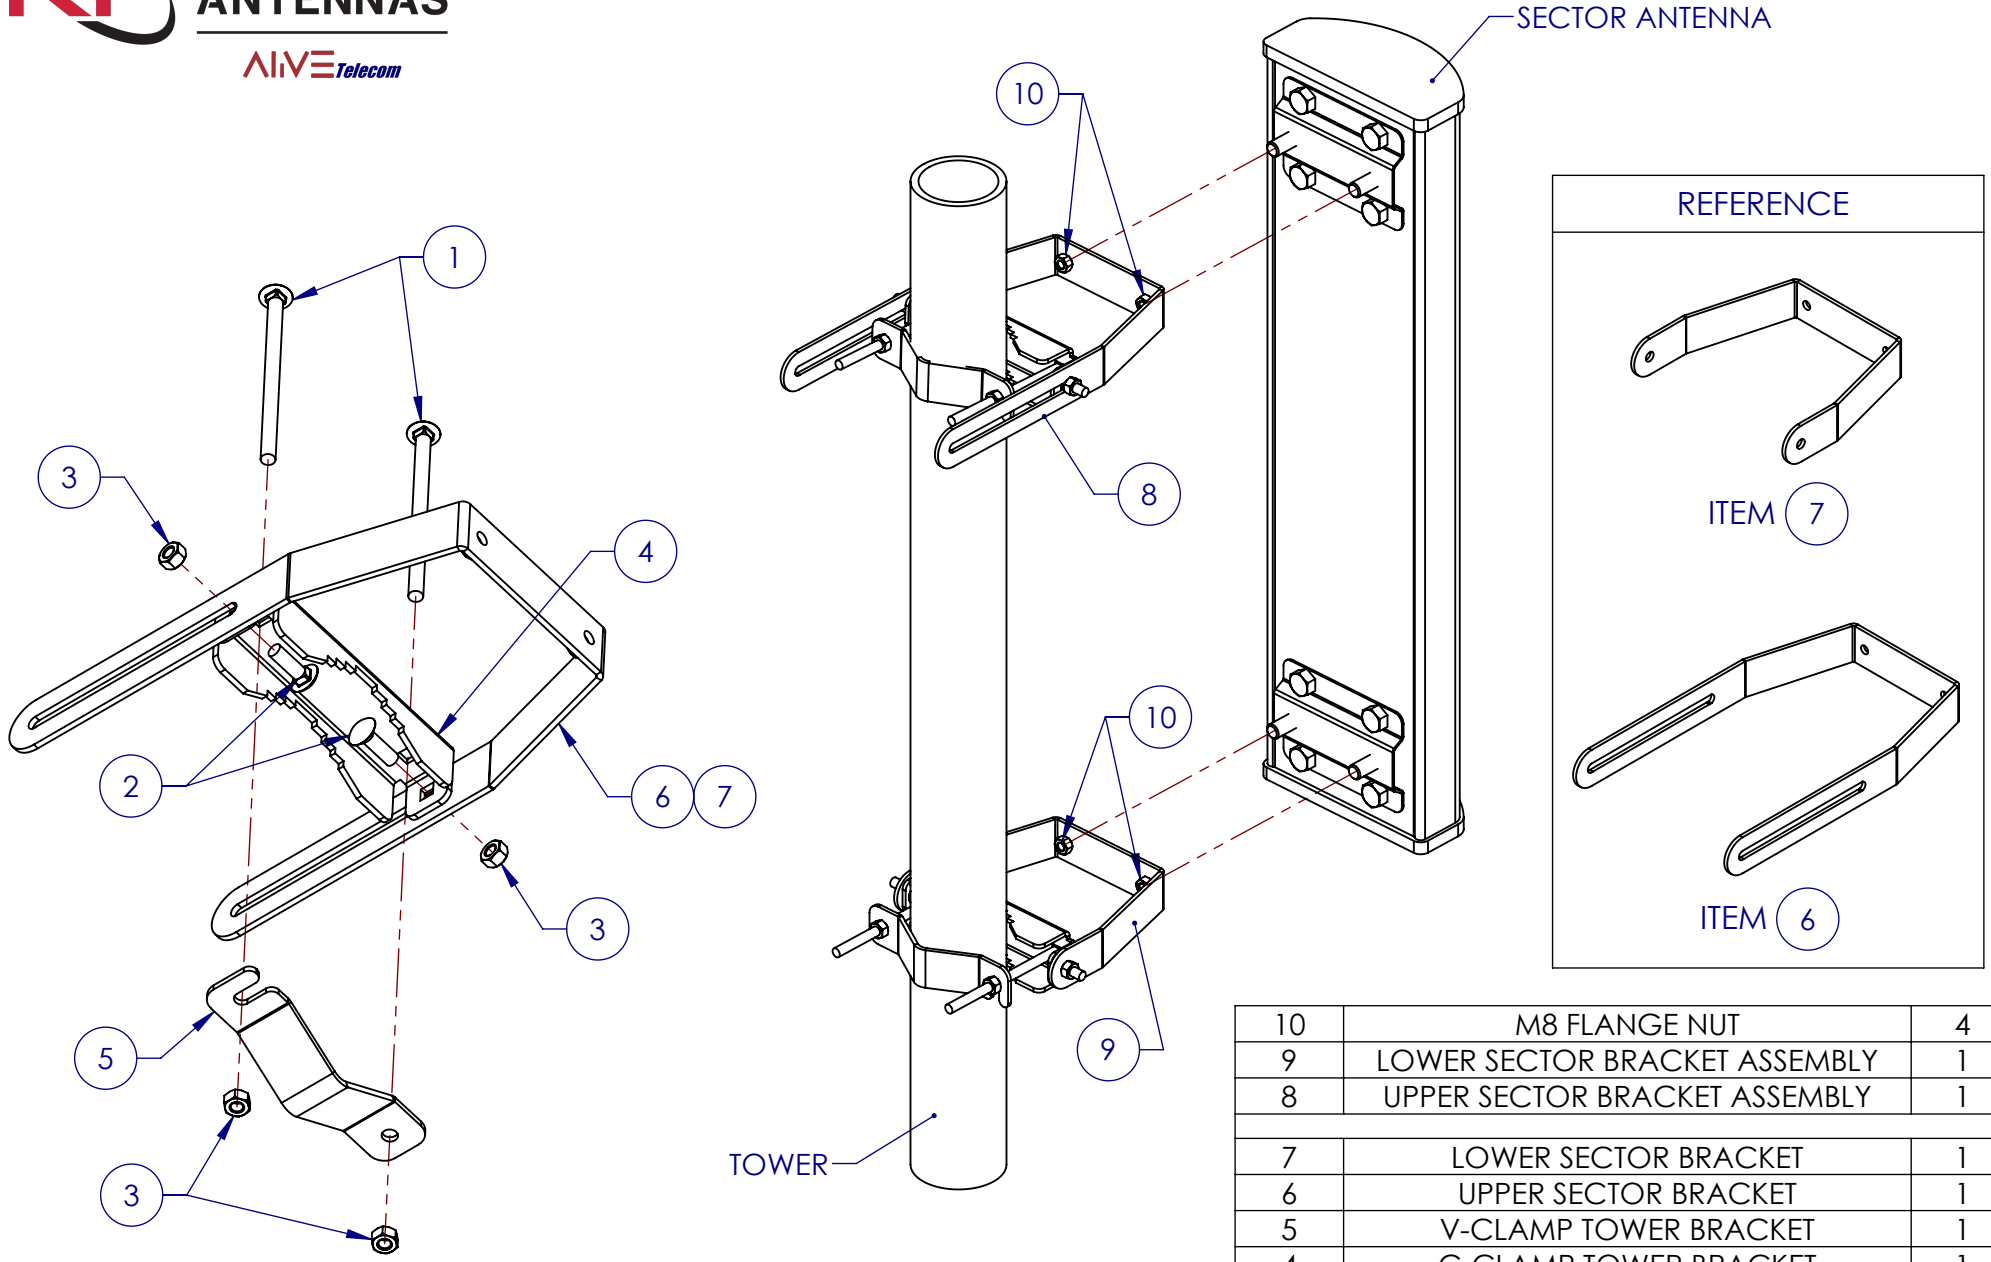

# SECTOR ANTENNA MOUNTING BRACKET DIAGRAM

**SECTOR BRACKET ASSEMBLY DIAGRAM**  
 UPPER MOUNTING BRACKET (SHOWN) USE ITEM 6  
 LOWER MOUNTING BRACKET USE ITEM 7

10	M8 FLANGE NUT	4
9	LOWER SECTOR BRACKET ASSEMBLY	1
8	UPPER SECTOR BRACKET ASSEMBLY	1
7	LOWER SECTOR BRACKET	1
6	UPPER SECTOR BRACKET	1
5	V-CLAMP TOWER BRACKET	1
4	C-CLAMP TOWER BRACKET	1
3	M8 FLANGE NUT	4
2	M8 X 25 CARRIAGE BOLT	2
1	M8 X 125 CARRIAGE BOLT	2
<b>NO.</b>	<b>DESCRIPTION</b>	<b>QTY</b>