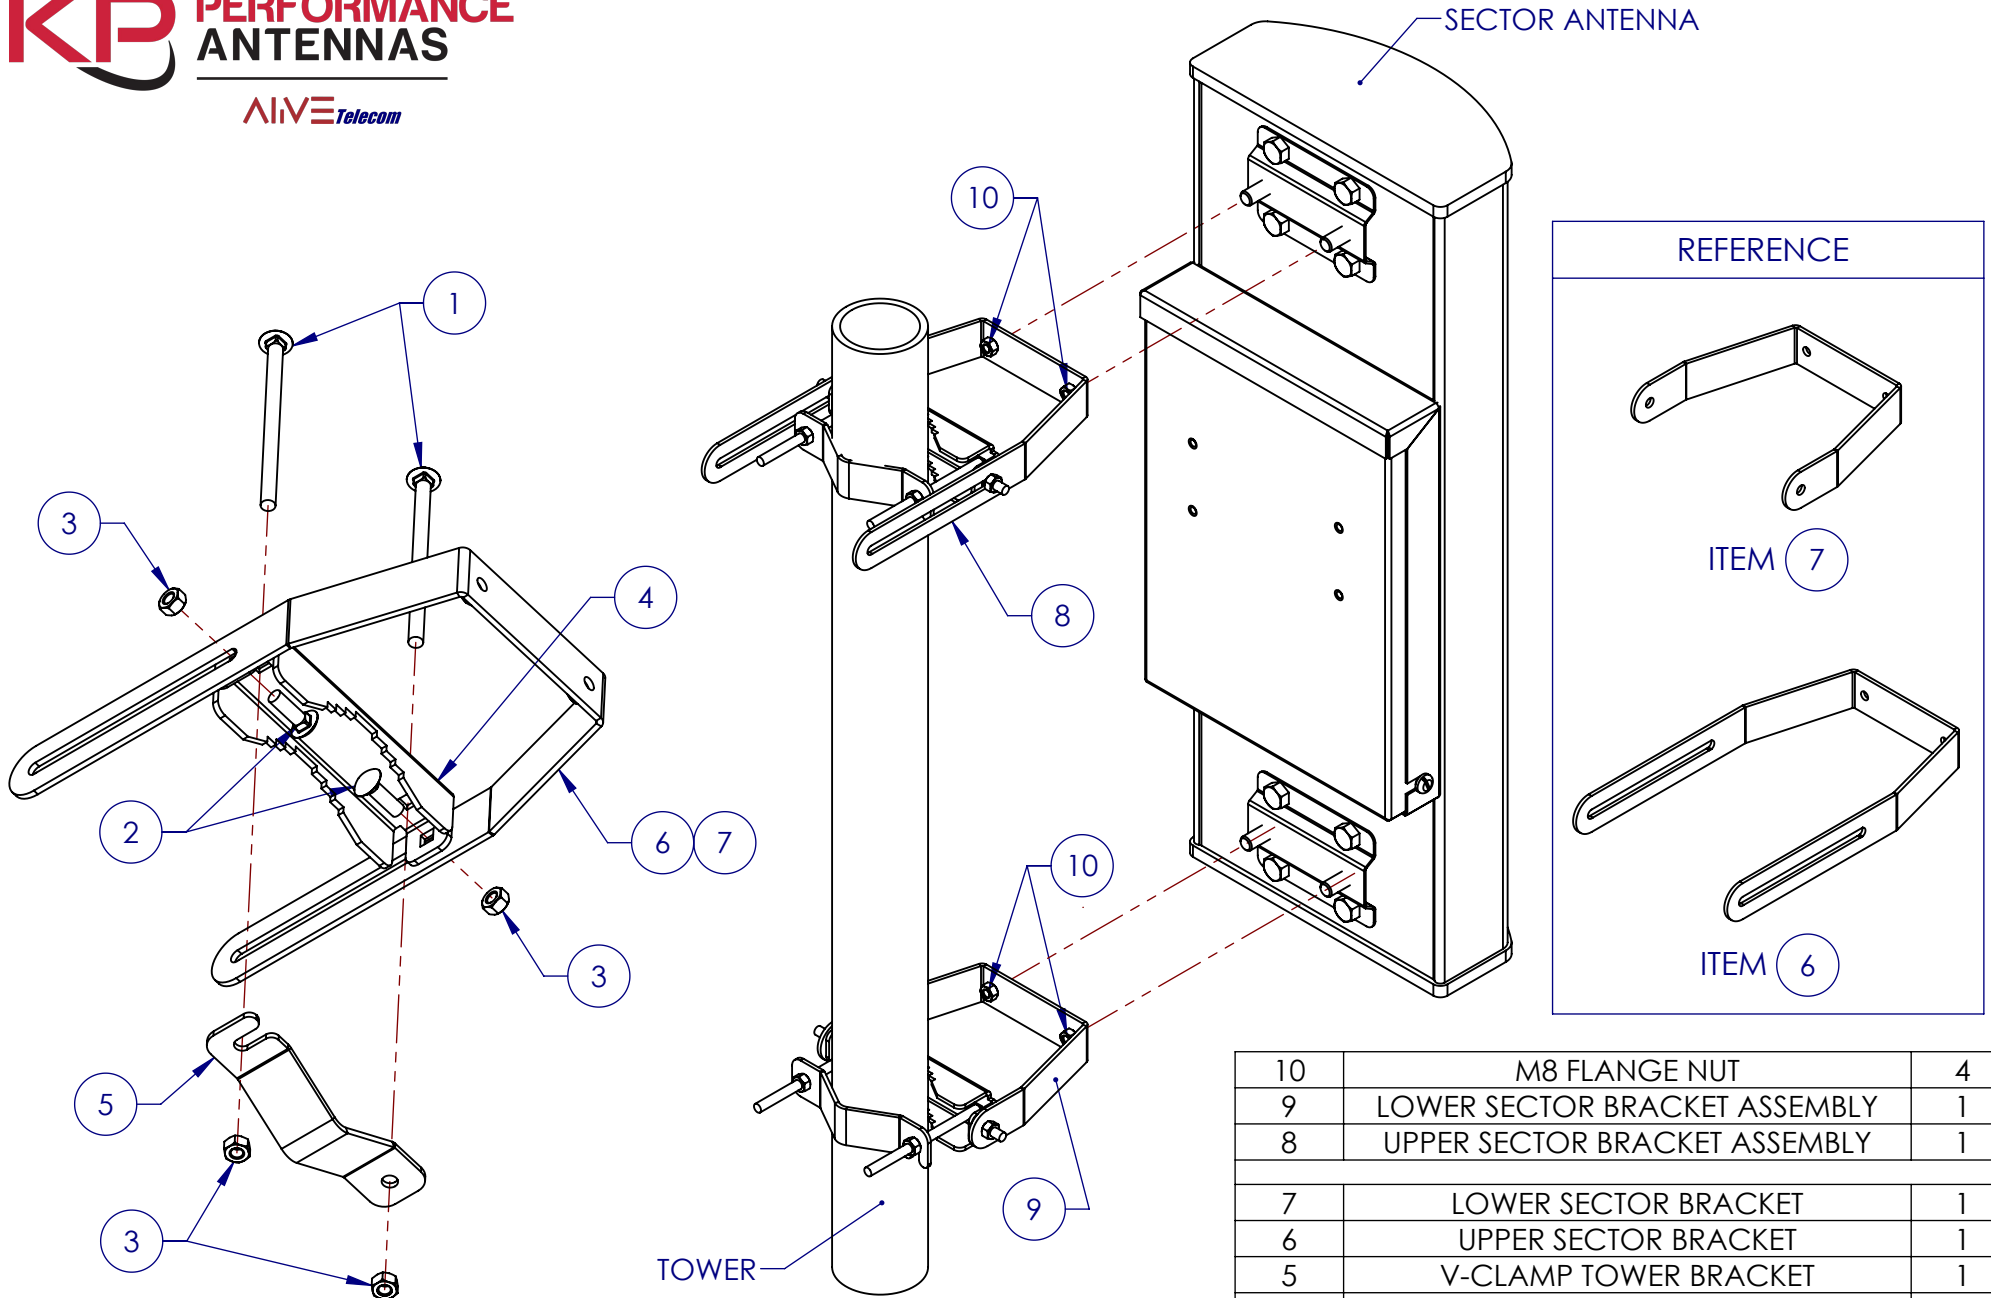

# SECTOR ANTENNA MOUNTING BRACKET DIAGRAM

**SECTOR BRACKET ASSEMBLY DIAGRAM**  
 UPPER MOUNTING BRACKET (SHOWN) USE ITEM 6  
 LOWER MOUNTING BRACKET USE ITEM 7

10	M8 FLANGE NUT	4
9	LOWER SECTOR BRACKET ASSEMBLY	1
8	UPPER SECTOR BRACKET ASSEMBLY	1
7	LOWER SECTOR BRACKET	1
6	UPPER SECTOR BRACKET	1
5	V-CLAMP TOWER BRACKET	1
4	C-CLAMP TOWER BRACKET	1
3	M8 FLANGE NUT	4
2	M8 X 25 CARRIAGE BOLT	2
1	M8 X 125 CARRIAGE BOLT	2
<b>NO.</b>	<b>DESCRIPTION</b>	<b>QTY</b>