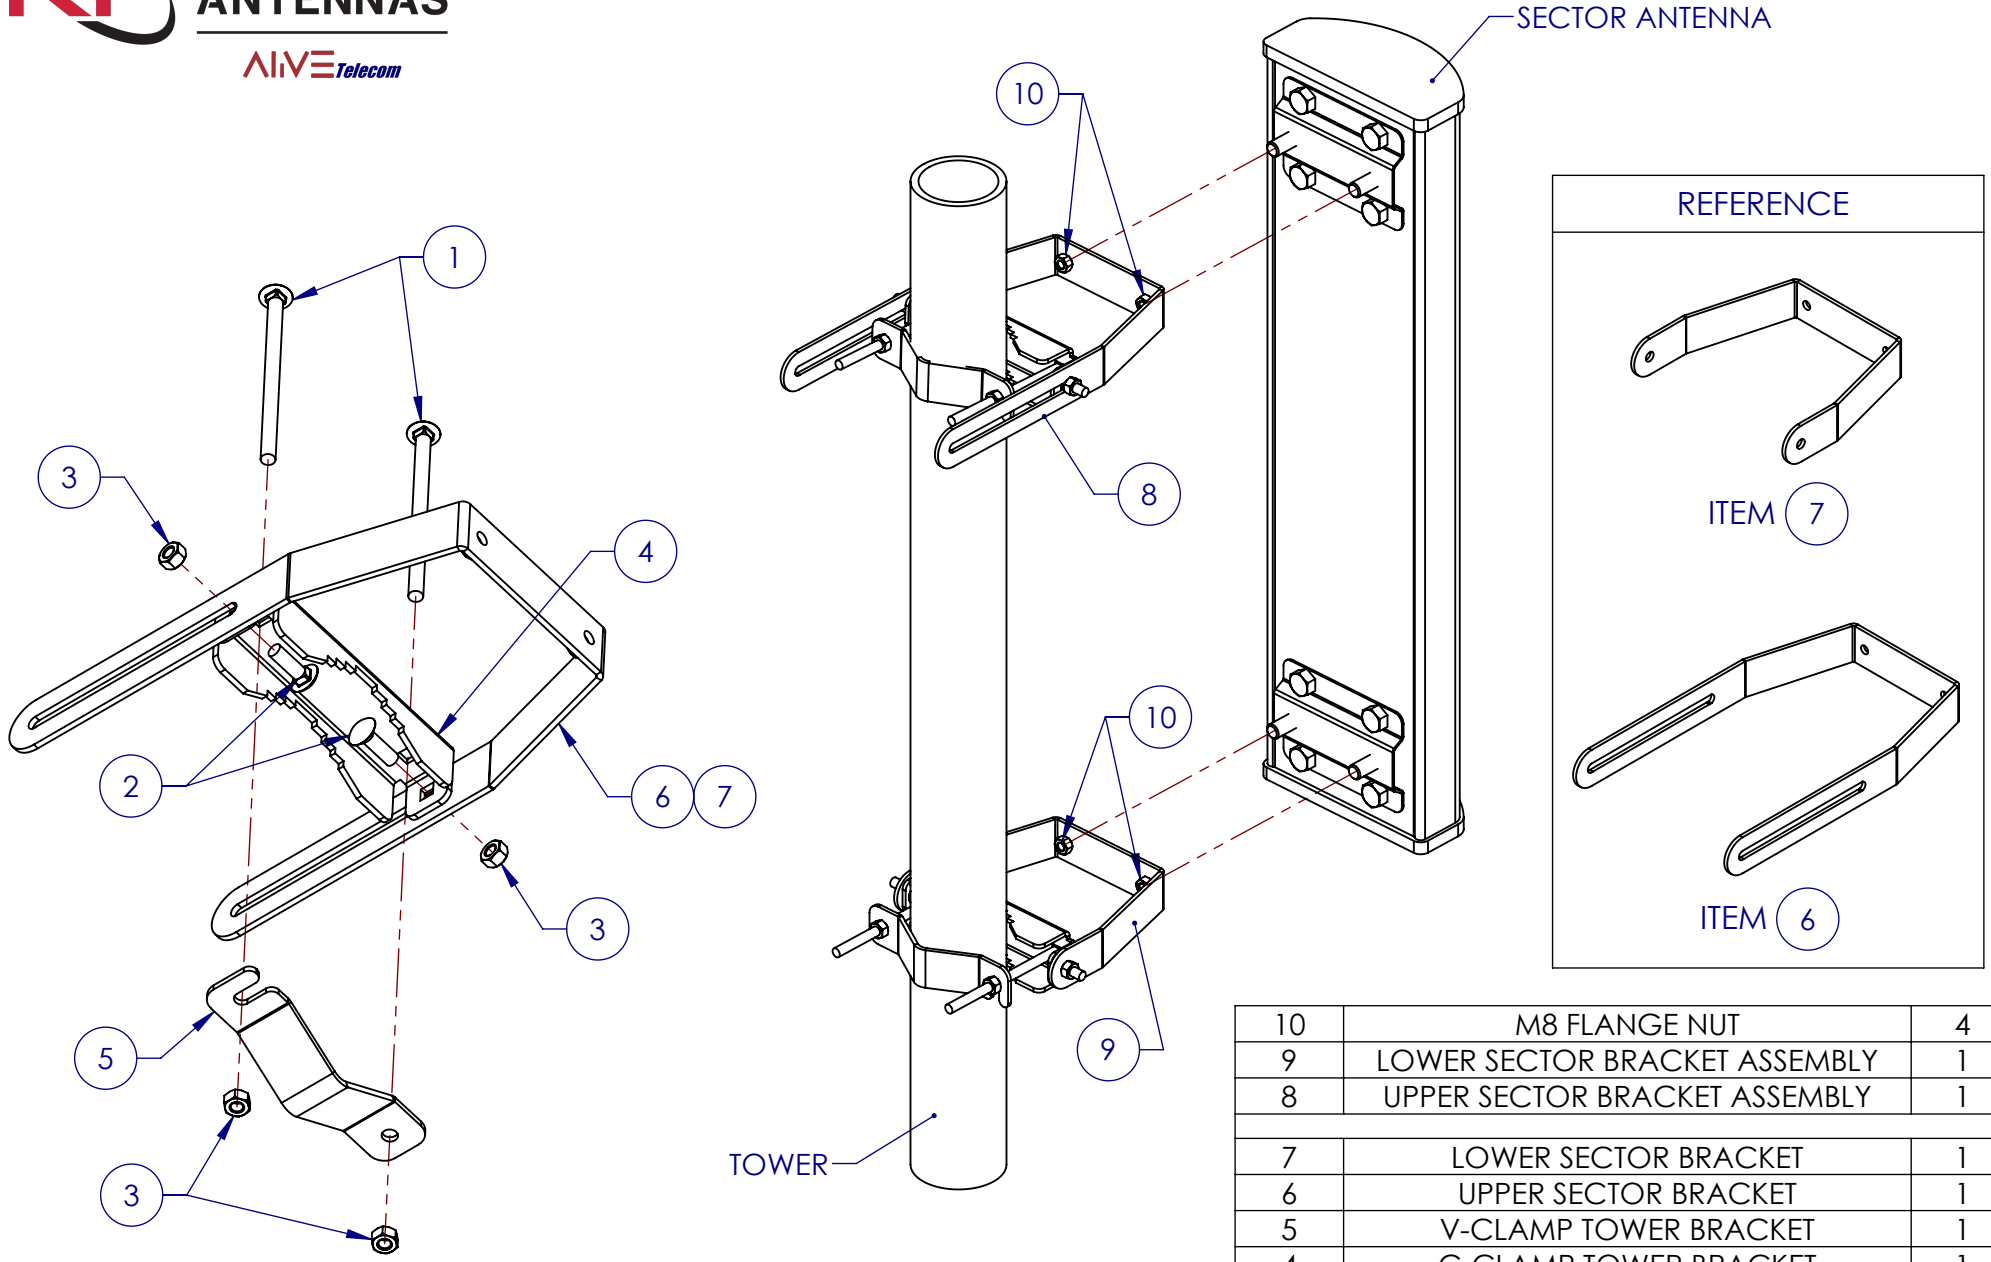

SECTOR ANTENNA MOUNTING BRACKET DIAGRAM

SECTOR BRACKET ASSEMBLY DIAGRAM
 UPPER MOUNTING BRACKET (SHOWN) USE ITEM 6
 LOWER MOUNTING BRACKET USE ITEM 7

10	M8 FLANGE NUT	4
9	LOWER SECTOR BRACKET ASSEMBLY	1
8	UPPER SECTOR BRACKET ASSEMBLY	1
7	LOWER SECTOR BRACKET	1
6	UPPER SECTOR BRACKET	1
5	V-CLAMP TOWER BRACKET	1
4	C-CLAMP TOWER BRACKET	1
3	M8 FLANGE NUT	4
2	M8 X 25 CARRIAGE BOLT	2
1	M8 X 125 CARRIAGE BOLT	2
NO.	DESCRIPTION	QTY