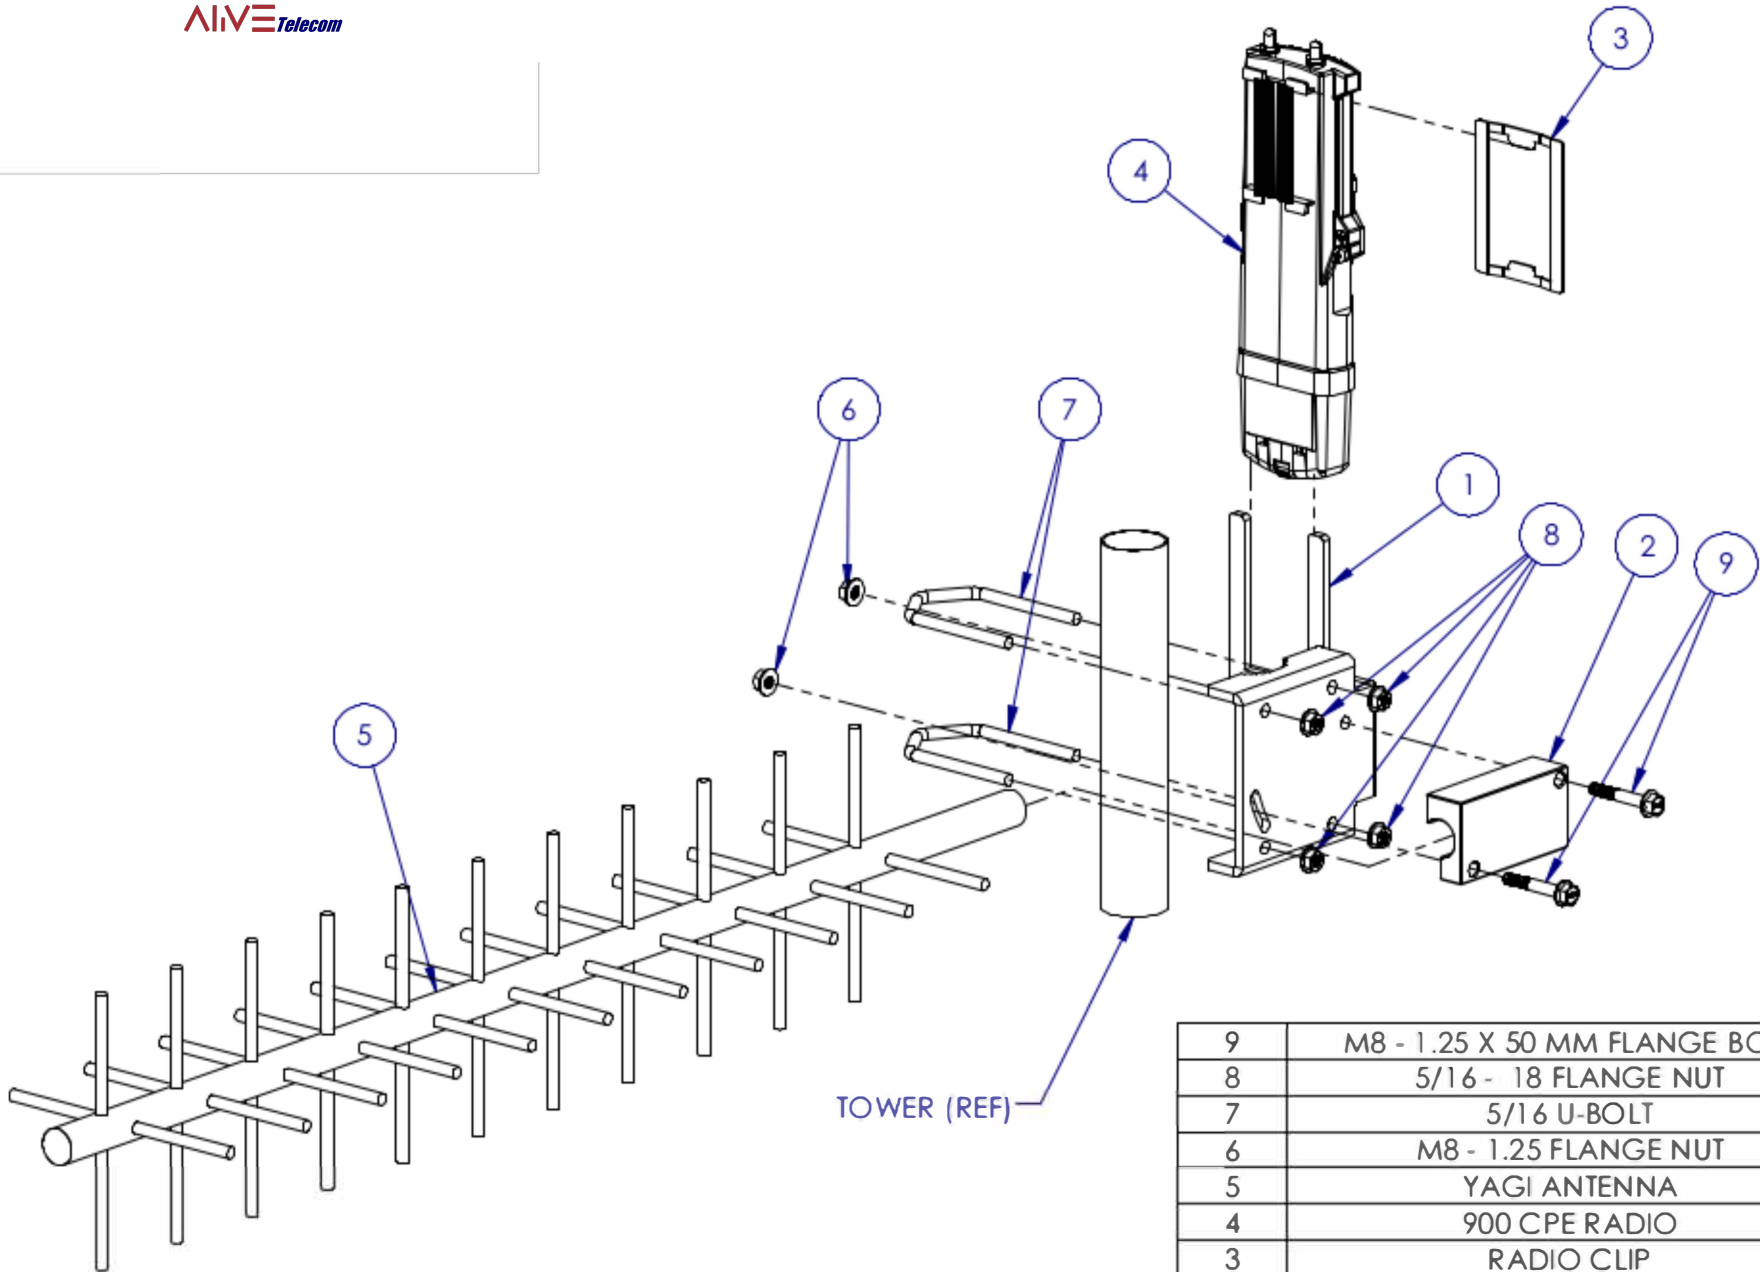

YAGI ANTENNA MOUNTING BRACKET C/W 900 CPE RADIO

9	M8 - 1.25 X 50 MM FLANGE BOLT	2
8	5/16 - 18 FLANGE NUT	4
7	5/16 U-BOLT	2
6	M8 - 1.25 FLANGE NUT	2
5	YAGI ANTENNA	1
4	900 CPE RADIO	1
3	RADIO CLIP	1
2	YAGI CLAMP	1
1	YAGI MOUNTING BRACKET	1
NO.	DESCRIPTION	QTY