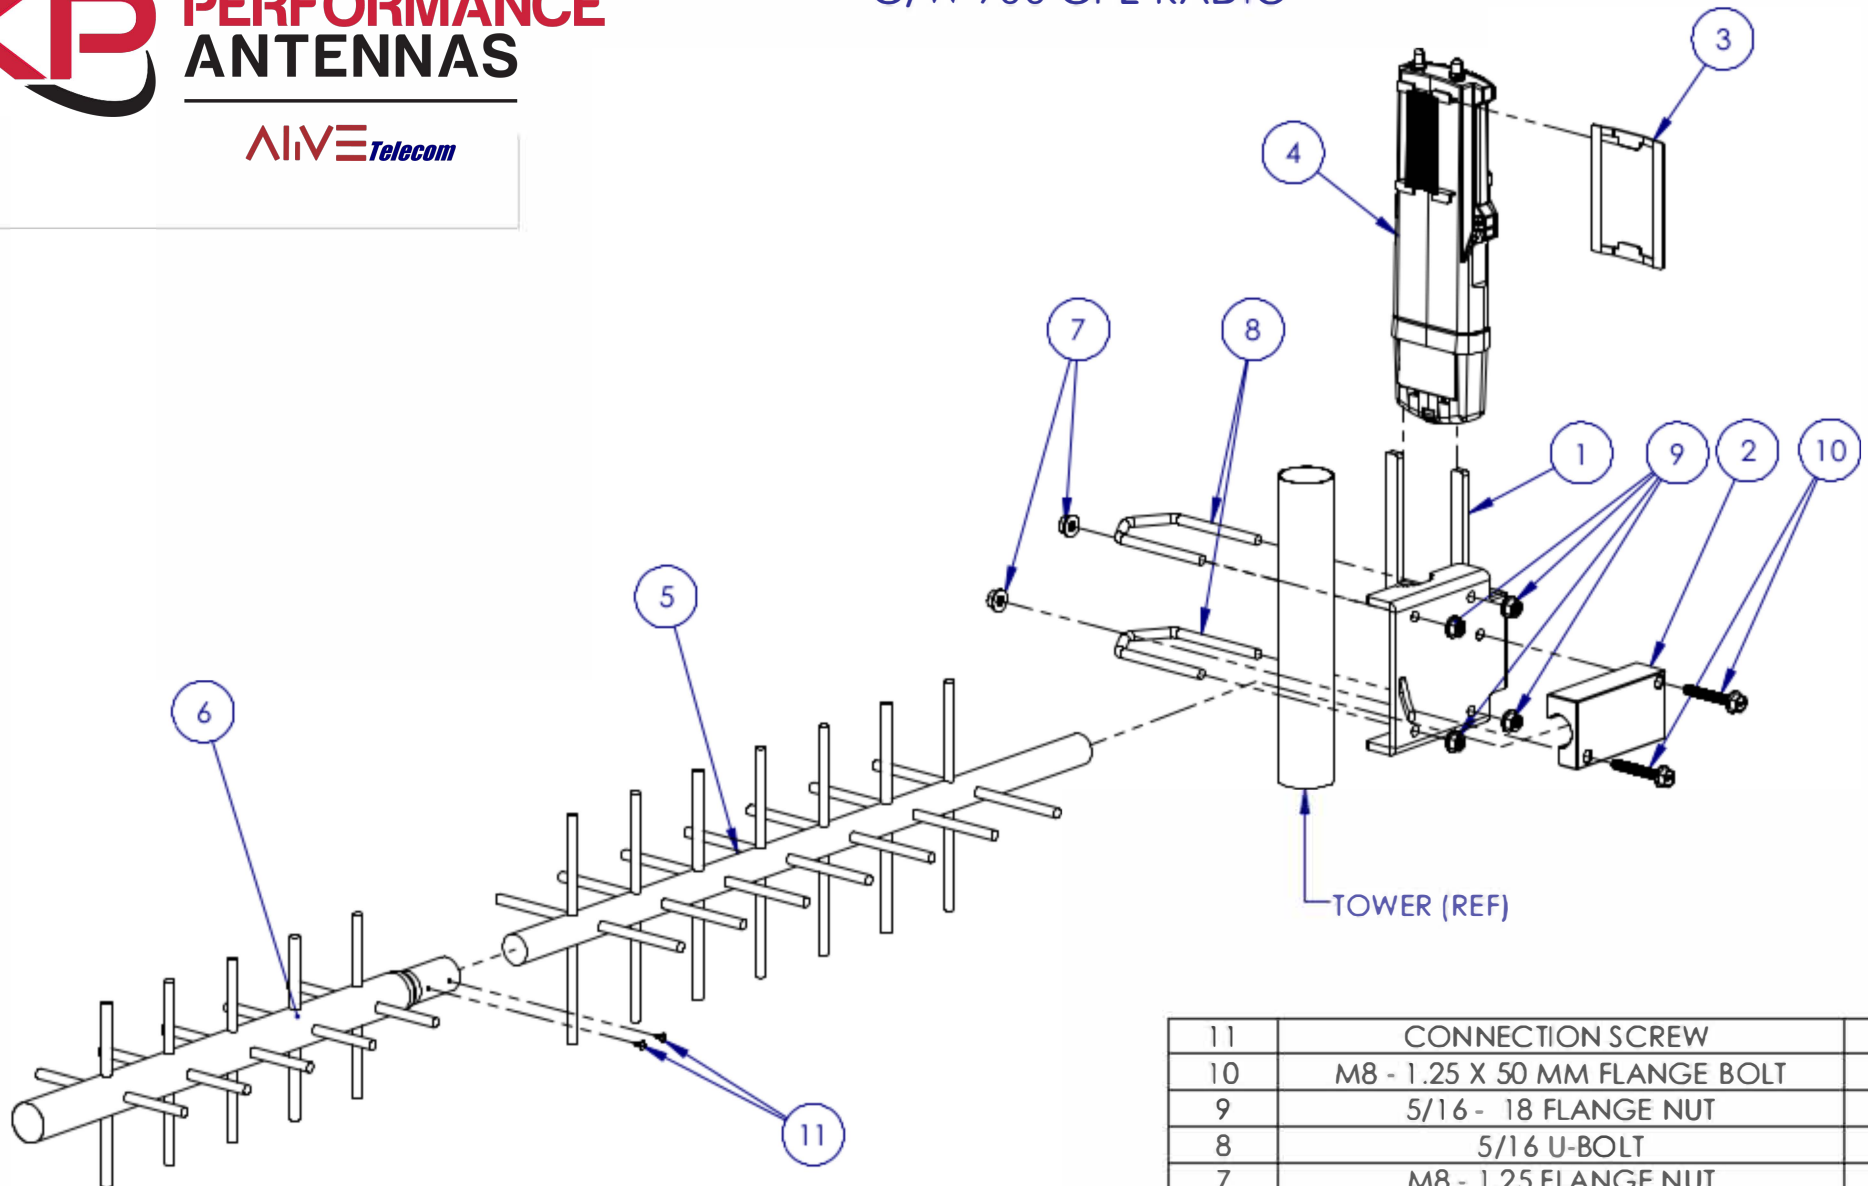

17 YAGI ANTENNA MOUNTING BRACKET  
 C/W 900 CPE RADIO

11	CONNECTION SCREW	2
10	M8 - 1.25 X 50 MM FLANGE BOLT	2
9	5/16 - 18 FLANGE NUT	4
8	5/16 U-BOLT	2
7	M8 - 1.25 FLANGE NUT	2
6	BOOM EXTENSION	1
5	17 YAGI ANTENNA	1
4	900 CPE RADIO	1
3	RADIO CLIP	1
2	YAGI CLAMP	1
1	YAGI MOUNTING BRACKET	1
<b>NO.</b>	<b>DESCRIPTION</b>	<b>QTY</b>