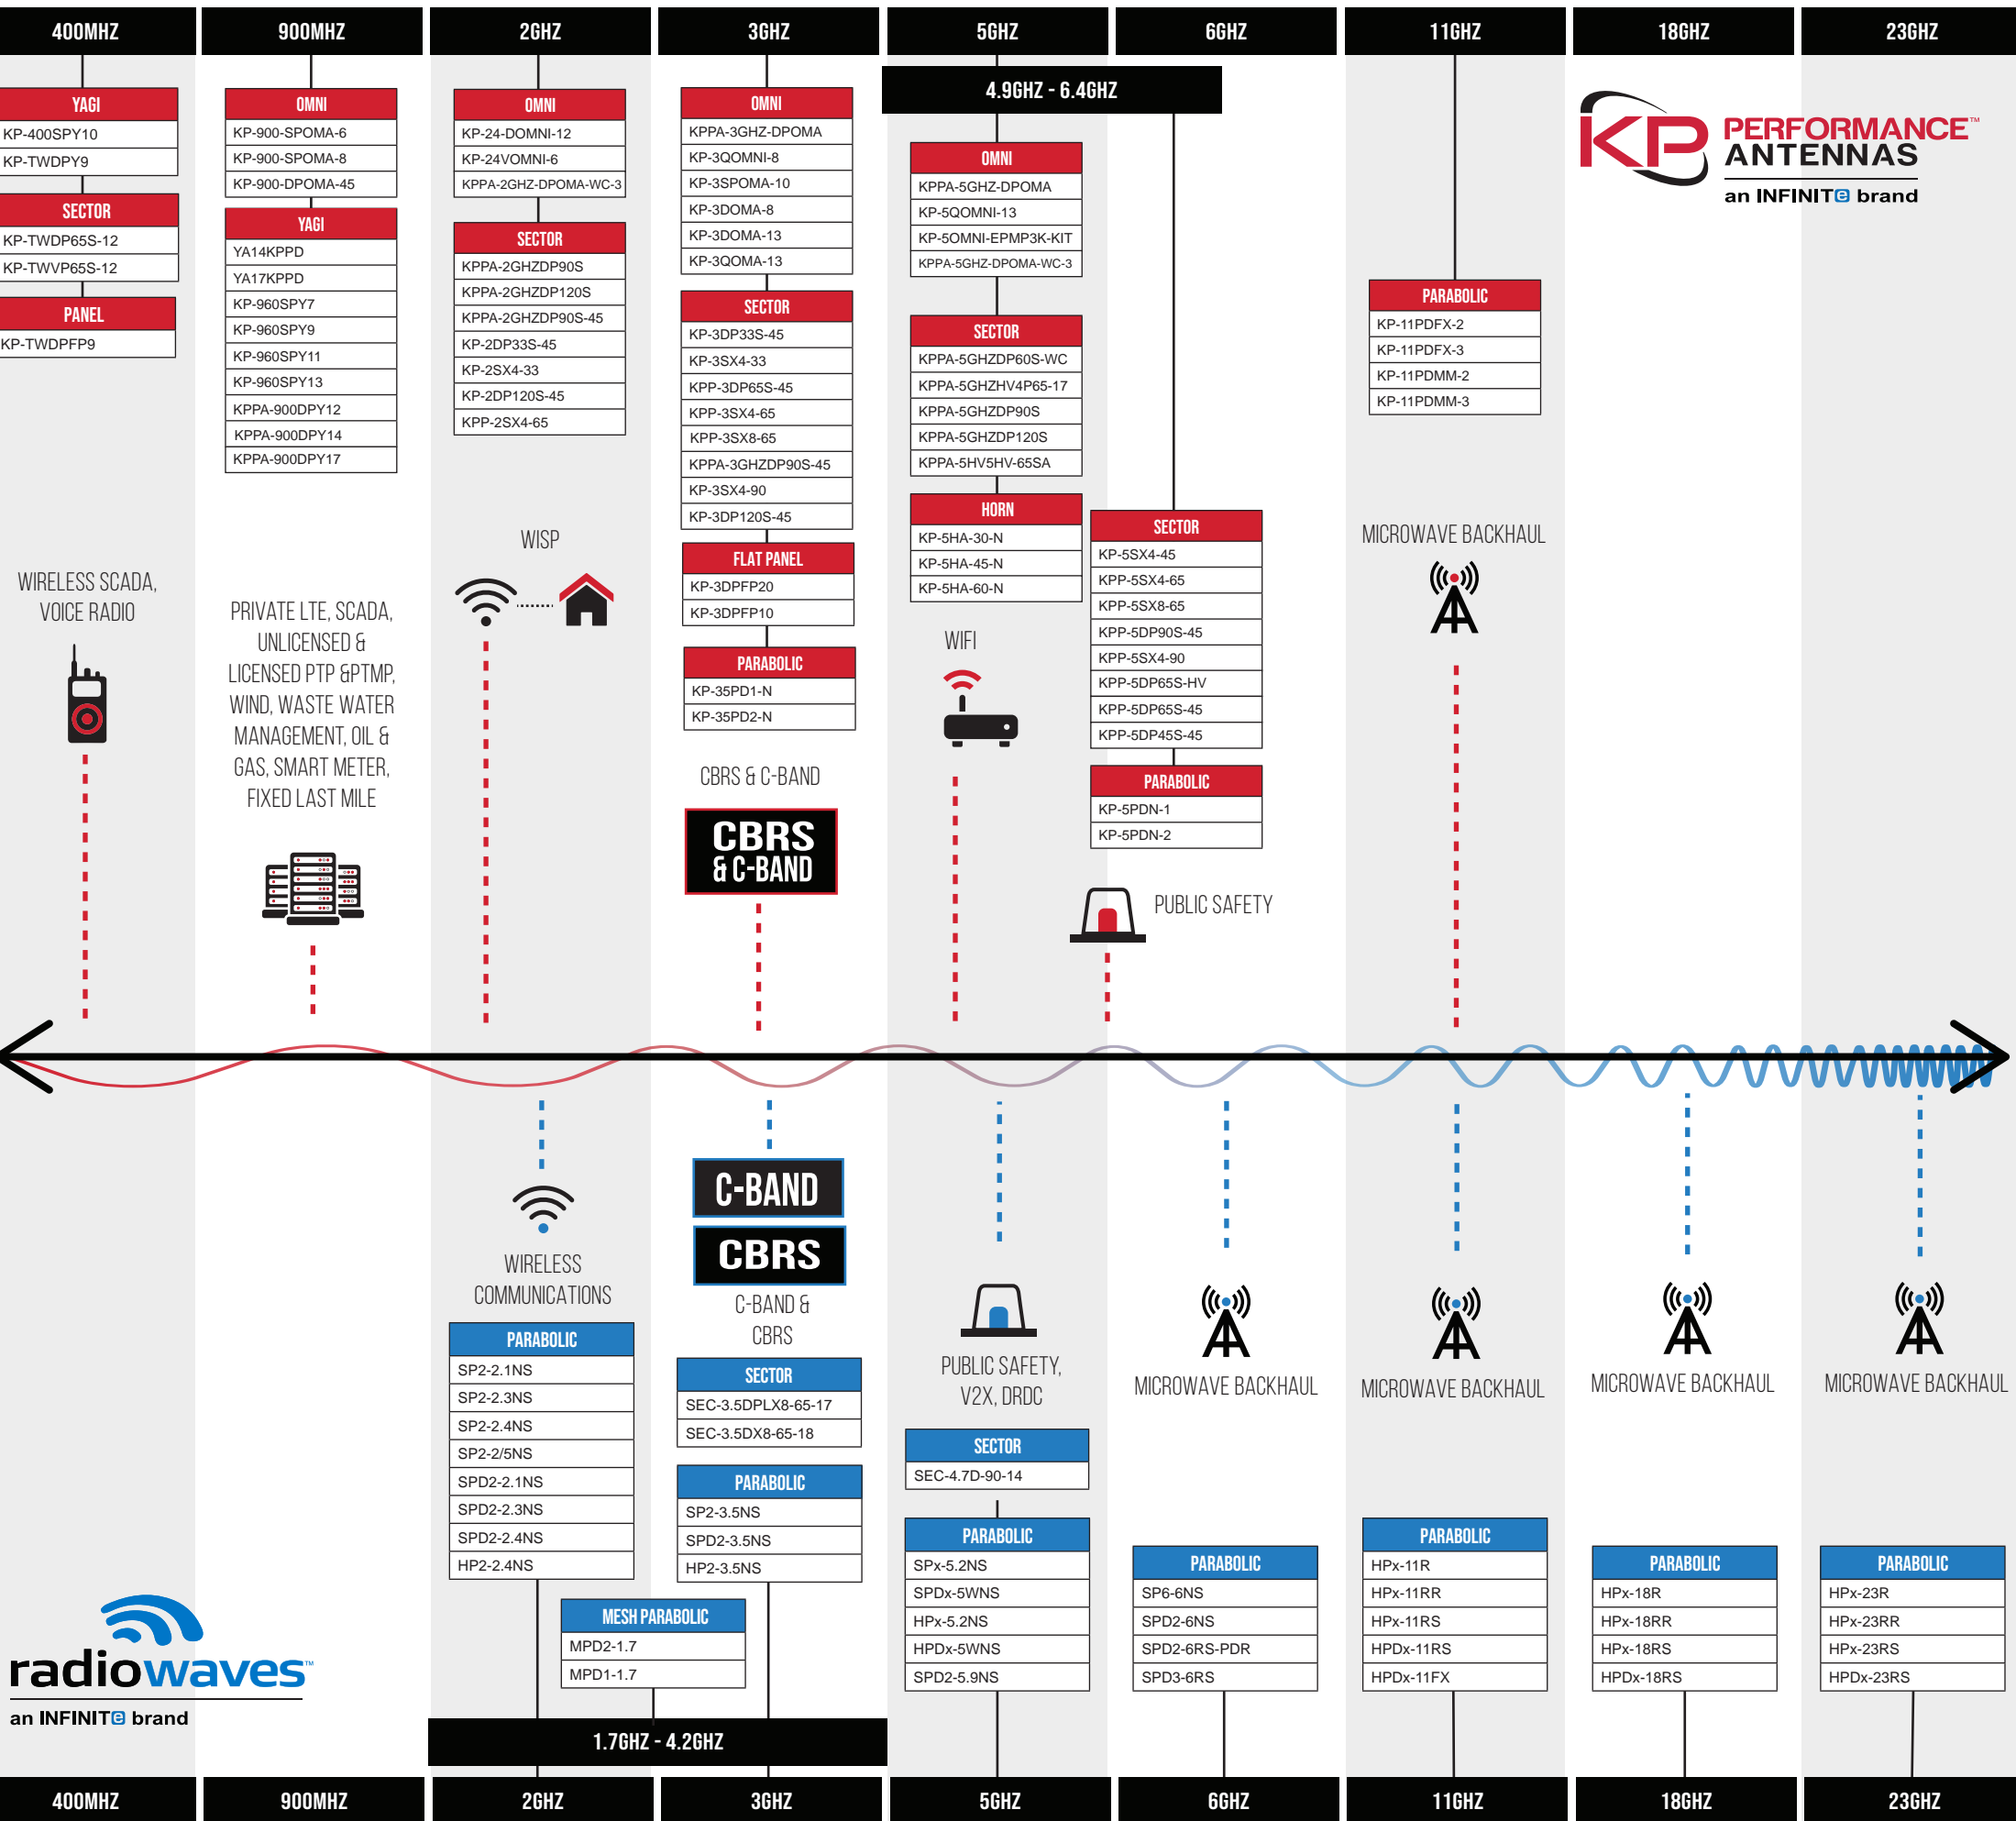

END-TO-END ANTENNA SOLUTIONS

Look no further. We offer end-to-end antenna solutions to meet your needs.

KP Performance Antennas provide dependable performance backed by excellent technical support with responsive service, and products in-stock for same-day shipping.

QUALITY ANTENNAS ENGINEERED FOR RELIABLE PERFORMANCE - GUARANTEED

KP PERFORMANCE ANTENNAS

Fixed Wireless Antennas engineered to exceed industry expectations, delivering superior throughput, greater service coverage, dependable performance and reduced maintenance costs.

FIXED WIRELESS ANTENNAS	APPLICATIONS
Parabolic	OEM
Sector	WISP
Omni	CBRS
Panel	Public Safety
Reflector	Industrial
Yagi	Rail
Horn	Oil and Gas

RADIOWAVES ANTENNAS

Radio network operators maximize performance and ROI with microwave backhaul antennas designed for high performance, durability, and ease of deployment, backed by responsive service, expert technical support.